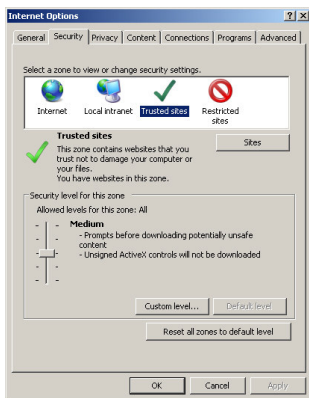

- 1.) Open Internet Explorer
- 2.) Go to Tools -> Options

- 3.) Click on the Tab that says Security

- 4.) Click on the green check mark that says "Trusted Sites"

- 5.) Uncheck the box at the bottom that says "Require server verification (HTTPS:) for all sites in this zone."