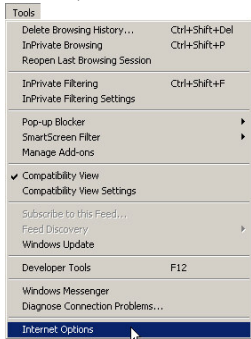

- 1.) Open Internet Explorer
- 2.) Go to Tools -> Options

- 3.) Click on the Tab that says Security

- 4.) Click on the green check mark that says "Trusted Sites"

- 5.) Uncheck the box at the bottom that says "Require server verification (HTTPS:) for all sites in this zone."