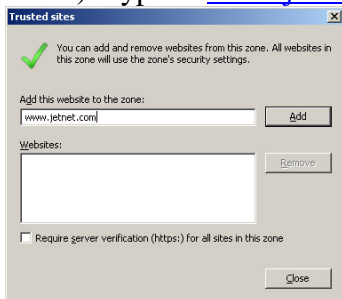

- 4.) Click on the green check mark that says "Trusted Sites"

- 5.) Uncheck the box at the bottom that says "Require server verification (HTTPS:) for all sites in this zone."

- 6.) Type in www.jetnet.com and click ADD